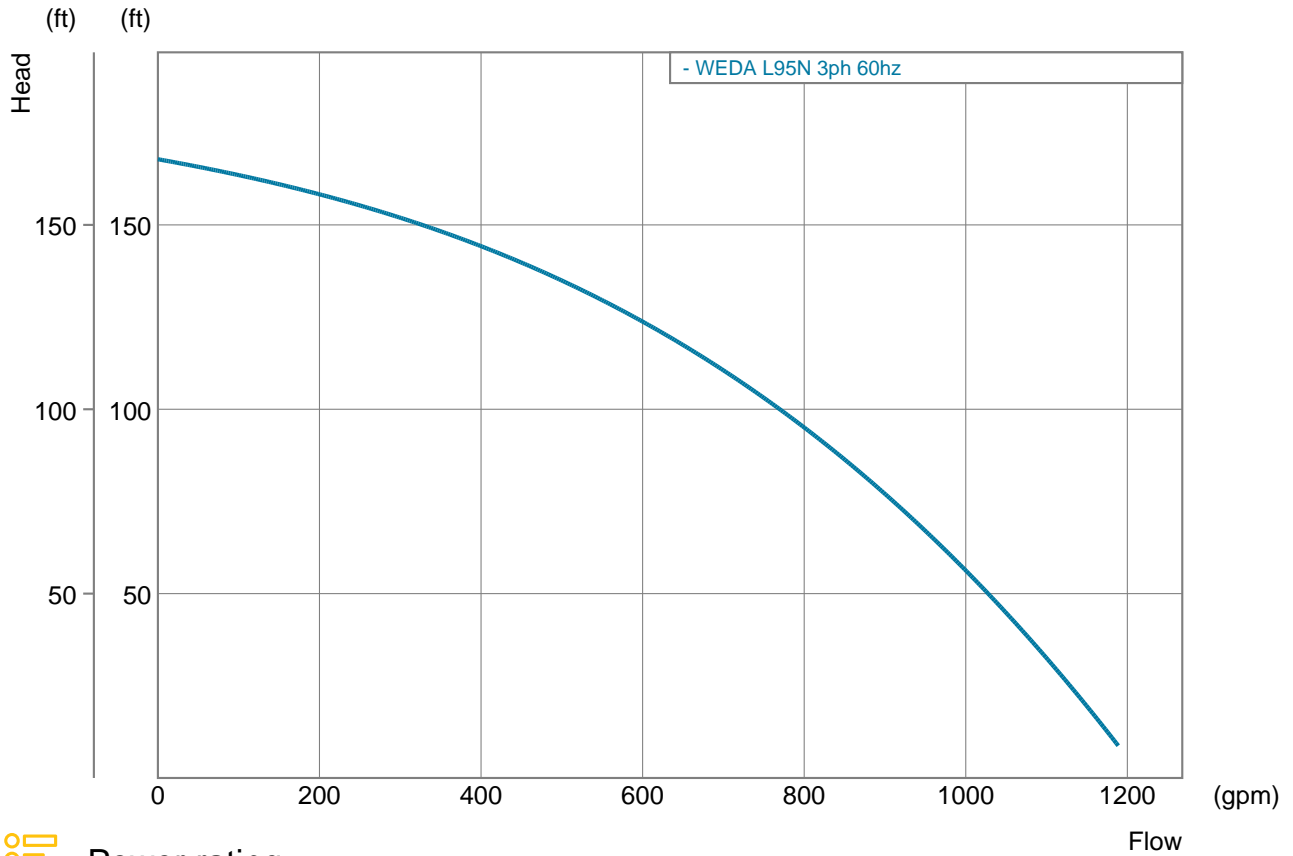

WEDA L95

Performance sheet

Performance curve

Power rating